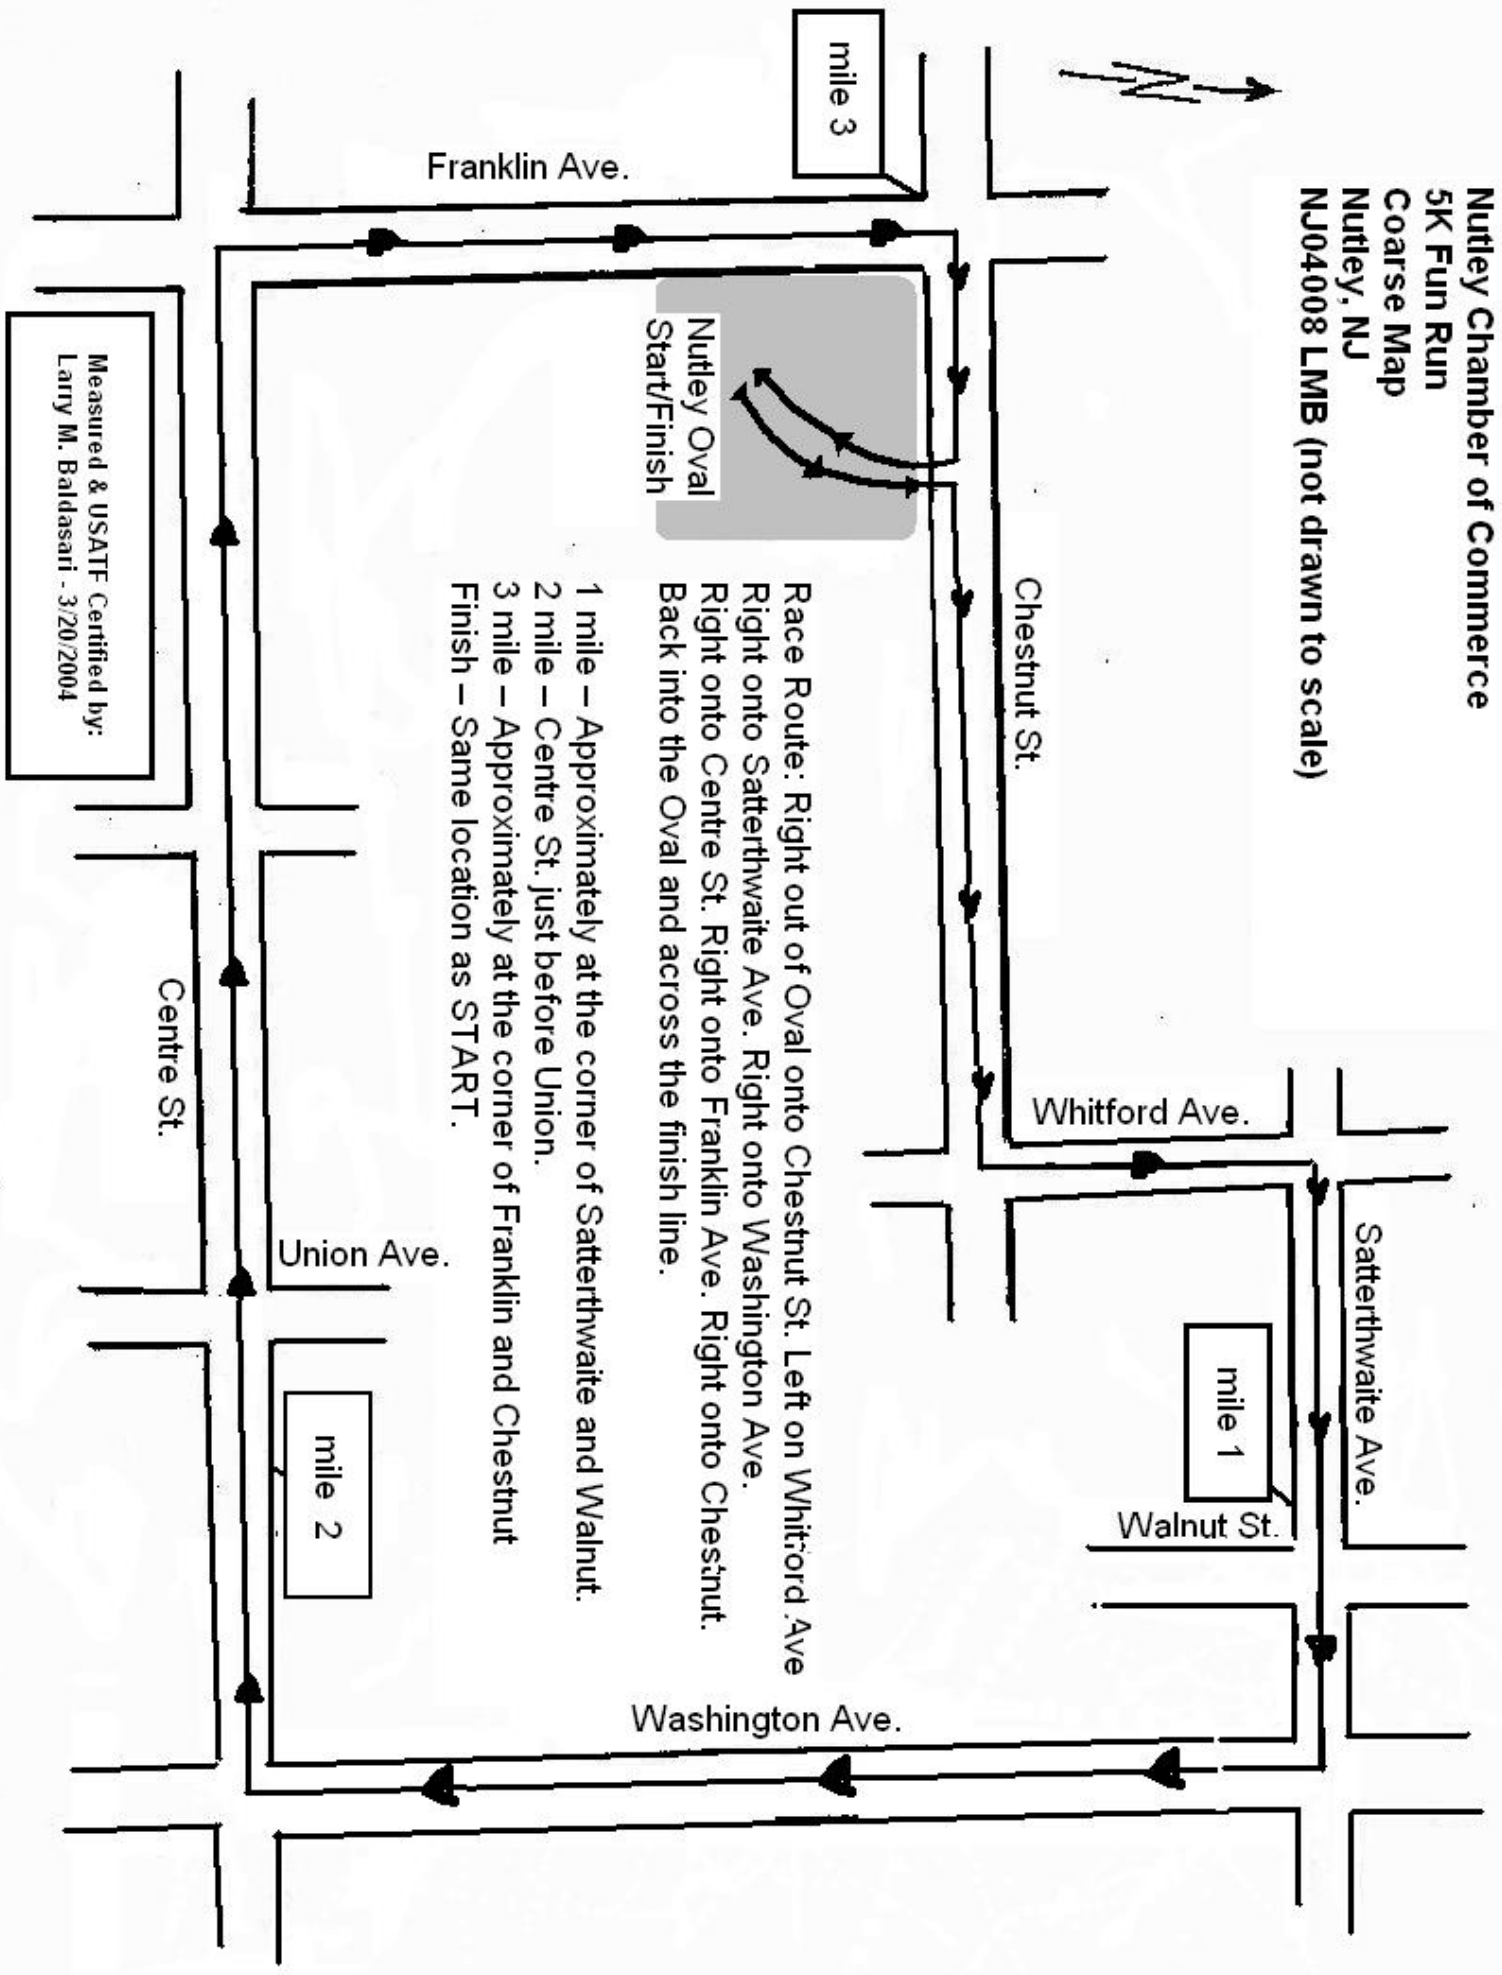

**Nutley Chamber of Commerce  
5K Fun Run  
Course Map  
Nutley, NJ  
NJ04008 LMB (not drawn to scale)**

Nutley Oval  
Start/Finish

Race Route: Right out of Oval onto Chestnut St. Left on Whitford Ave  
Right onto Satterthwaite Ave. Right onto Washington Ave.  
Right onto Centre St. Right onto Franklin Ave. Right onto Chestnut.  
Back into the Oval and across the finish line.

- 1 mile – Approximately at the corner of Satterthwaite and Walnut.
  - 2 mile – Centre St. just before Union.
  - 3 mile – Approximately at the corner of Franklin and Chestnut
- Finish – Same location as START.